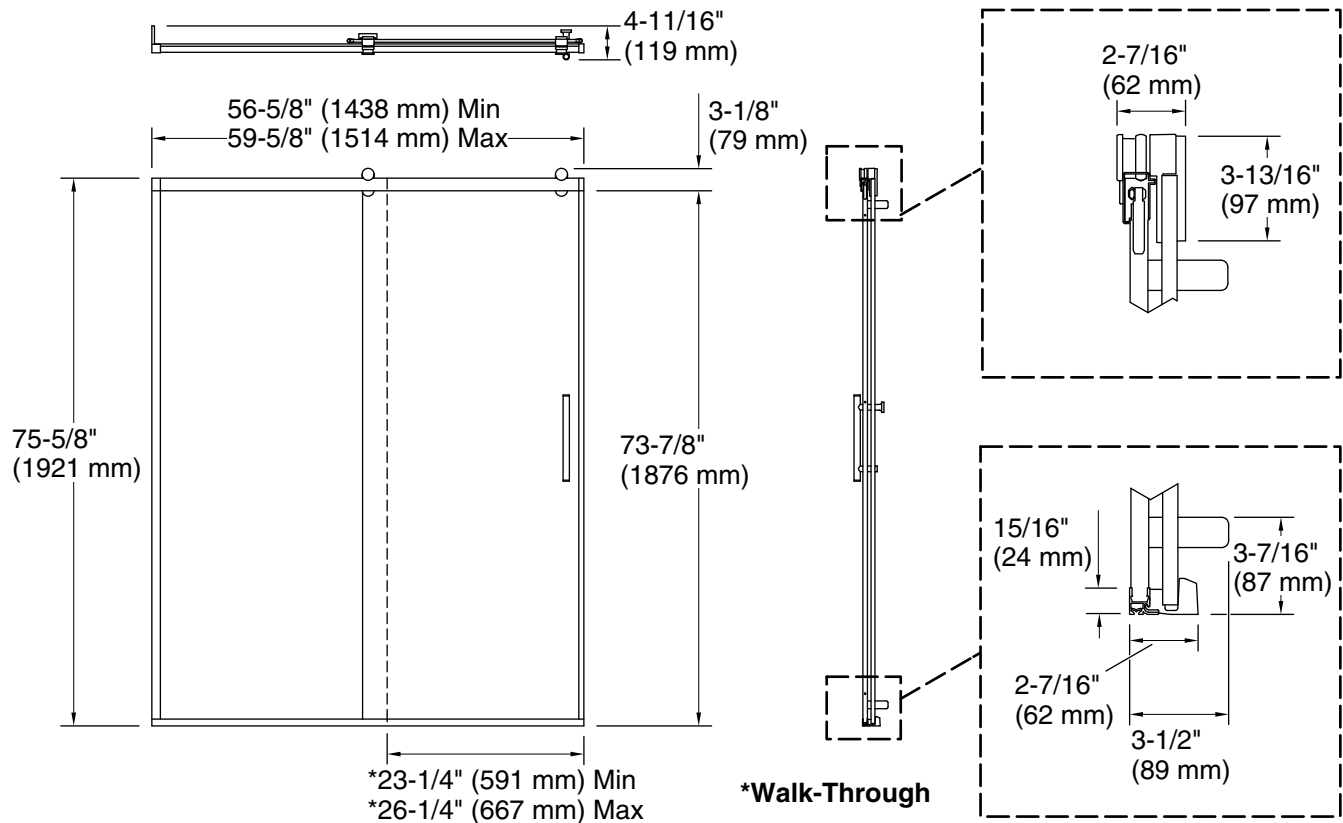

Features

- Frameless design emphasizes glass and creates a sleek, minimalist look
- Vertical handle with inside knob on moving panel
- Tempered glass ensures enhanced safety and durability
- CleanCoat®+ glass coating creates a hydrophobic barrier that repels water, soap scum, and residue, saving time and protecting shower doors 10 times longer than original CleanCoat. (Based on 2021 internal wear/abrasion testing using a microfiber cloth.)
- Smooth, easy-to-clean wall jambs
- Full-length moving panel seal provides excellent water containment
- Controlled Close® innovative soft-close with double-dampening technology eliminates slamming and brings door to a secure close
- Shower door configuration consists of one sliding panel and one stationary panel
- Coordinates with other products in the Rely collection

Material

- Frameless, 3/8" (10 mm) thick Crystal Clear tempered glass
- Anodized aluminum prevents rust and corrosion

Installation

- Fits opening widths 56-5/8" – 59-5/8" (1438 –1514 mm)
- 77" (1956 mm) high, with a lofty 73-7/8" (1876 mm) minimum head clearance
- 3" (76.2 mm) width adjustment
- Out-of-plumb adjustability simplifies installation
- Door can be installed to open to the left or right to suit your bathroom layout
- For residential use only
- Not for use in hospitality

Available Glass Options

Code	Description
L	Crystal Clear

Technical Information

All product dimensions are nominal.

Base-To-Wall 1/2" (13 mm)

Radius – Max:

Notes

Install this product according to the installation guide.

The vertical opening should be a minimum of 78-1/2" (1994 mm) to allow for installation clearance.